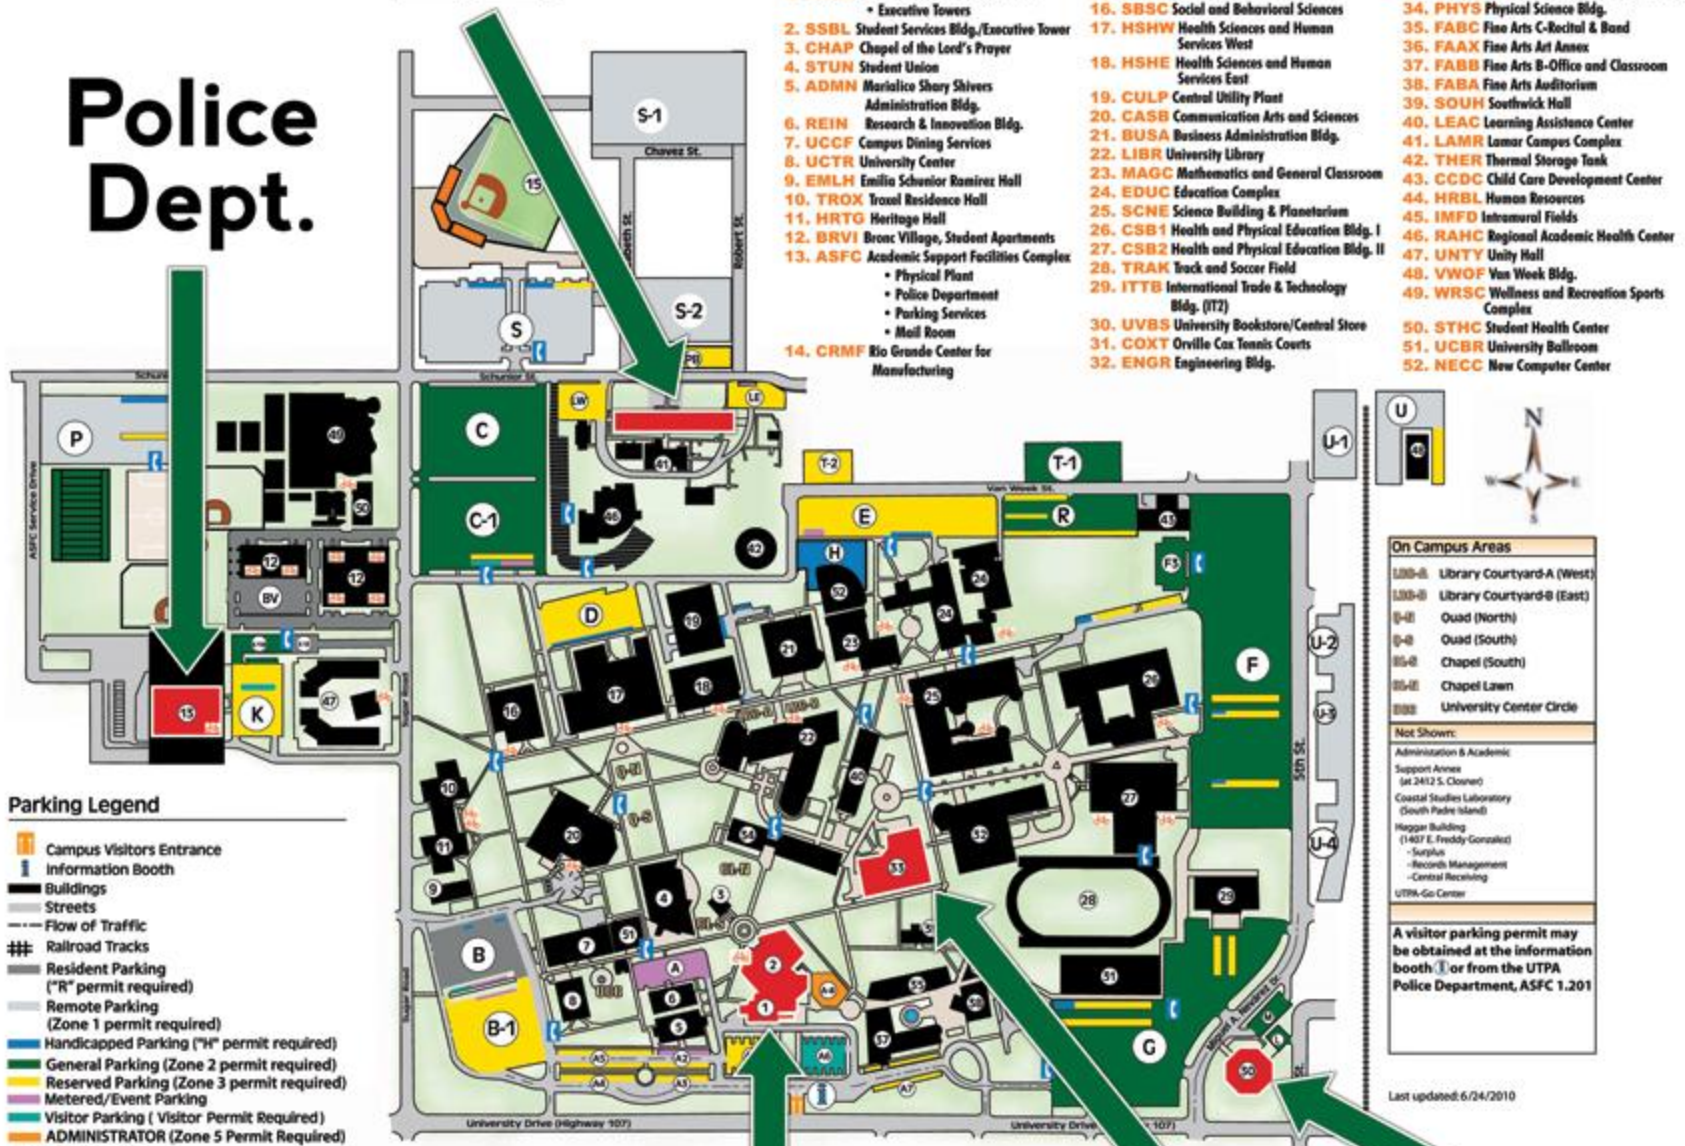

ELI

Police Dept.

Building Legend

- | | | |
|---|--|--|
| 1. SSVC Student Services Visitors Center
• Executive Towers | 15. STAD Baseball Stadium | 33. ACSB Academic Services (Computer Labs) |
| 2. SSBL Student Services Bldg./Executive Tower | 16. SBSC Social and Behavioral Sciences | 34. PHYS Physical Science Bldg. |
| 3. CHAP Chapel of the Lord's Prayer | 17. HSW Health Sciences and Human Services West | 35. FABC Fine Arts C-Roital & Band |
| 4. STUN Student Union | 18. HSHE Health Sciences and Human Services East | 36. FAAX Fine Arts Art Annex |
| 5. ADMN Marialice Shary Shivers Administration Bldg. | 19. CULP Central Utility Plant | 37. FABB Fine Arts B-Office and Classroom |
| 6. REIN Research & Innovation Bldg. | 20. CASB Communication Arts and Sciences | 38. FABA Fine Arts Auditorium |
| 7. UCCF Campus Dining Services | 21. BUSA Business Administration Bldg. | 39. SOUH Southwick Hall |
| 8. UCTR University Center | 22. LIBR University Library | 40. LEAC Learning Assistance Center |
| 9. EMLH Emilia Schaefer Ramirez Hall | 23. MAGC Mathematics and General Classroom | 41. LAMR Lamar Campus Complex |
| 10. TROX Troxel Residence Hall | 24. EDUC Education Complex | 42. THER Thermal Storage Tank |
| 11. HRTG Heritage Hall | 25. SCNE Science Building & Planetarium | 43. CCDC Child Care Development Center |
| 12. BRVI Bronc Village, Student Apartments | 26. CSB1 Health and Physical Education Bldg. I | 44. HRBL Human Resources |
| 13. ASFC Academic Support Facilities Complex
• Physical Plant
• Police Department
• Parking Services
• Mail Room | 27. CSB2 Health and Physical Education Bldg. II | 45. IMFD Intramural Fields |
| 14. CRMF Rio Grande Center for Manufacturing | 28. TRAK Track and Soccer Field | 46. RAHC Regional Academic Health Center |
| | 29. ITTB International Trade & Technology Bldg. (IT2) | 47. UNTY Unity Hall |
| | 30. UVBS University Bookstore/Central Store | 48. VWOF Van Week Bldg. |
| | 31. COXY Orville Cox Tennis Courts | 49. WRSC Wellness and Recreation Sports Complex |
| | 32. ENGR Engineering Bldg. | 50. STHC Student Health Center |
| | | 51. UCBR University Ballroom |
| | | 52. NECC New Computer Center |